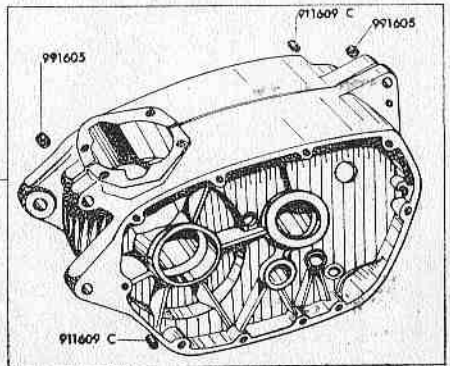

# ENGINE

1-SHEET

MODEL 250 AS-70		FRAME										2nd. LIST	
Part Number	DESCRIPTION	Quanti.	Valid from unit n°r	Part Number	DESCRIPTION	Quanti.	Valid from unit n°r	Part Number	DESCRIPTION	Quanti.	Valid from unit n°r		
13714	Washer, engine protector, rear fender, gas tank	14		112829 dM	Right cables dust protector	1		958011	Washer rear fender	2			
101457	Bolt rear wheel adjuster	2		112829 iM	Left cables dust protector	1		992141	Engine mounting bolt	1			
111762	Decal «24 Horas»	1		112833 BM	Brake pedal assembly	1		992304	Clevis pin rear brake	1			
112319	Engine mounting bolt	1		112900 BM	Seat	1							
112320	Engine mounting and chain guide bolt	3		112903	Seat mount	1							
112345 BM	Frame	1		112905	Nut seat mount	1							
112400 Cd	Right front footpeg	1		114770	Decal «Made in Spain»	1							
112400 Ci	Left front footpeg	1		114830 MI	Clutch arm assembly	1							
112402 B	Footpeg shaft	2		114831 MI	Brake lever assembly	1							
112432 M	Side stand	1		118318	Specifications label	1		AB-80	Spring washer	4			
112471	Swing arm exle	1		118450 M	Swing arm assembly	1		AF-120	Washer swing arm	2			
112472	Bushing, swing arm	2		118488	Swing arm assembly	1		AG-60	Washer engine protector and fenders	10			
112473	Bolt, chain guide	2		118489	Chain guide bracket	1							
112474	Bolt, swing arm	2		118507	Washer handlebar mount	4		AN-60	Washer plastic shell	5			
112485	Spacer chain guide	1		118.700 (*)	Front fender	1		AN-120	Washer petcock	2			
112486	Pin chain guide	1		118701	Front fender mount	1		AT-60	Washer fender, shell and seat	14			
112492	Rubber plug swing arm	1		118716	Decal «Stiletto»	1		AT-80	Washer engine, chain guide, fenders and chain guard	11			
112715 CM (*)	Fender rear	1		118724	Tube breather	1							
112720 CM (*)	Gas tank	1		118725	Tank badge OSSA	2		CA-20015	Cotter pin brake arm	1			
112724	Rubber washer tank mount	1		118726	Bolt tank badge	4		CA-25025	Cotter pin brake pedal	1			
112725	Fuel line right	1		118743	Decal «250»	1							
112726 B	Fuel line left	1		118745	Decal «175»	1		FE-60	Nut fenders and shell	14			
112741	Bracket number	1		118775	Tube plastic 175 cc.	1		FE-70	Nut adjusting bolt	2			
112742	O'Ring	1		118818 M	Handlebar	1		FE-80	Nut engine mount, chain guide and rear fender	7			
112749 (*)	Number plate	1		118820	Handlebar mount	2							
112750	Chain guard	1		118821	Handlebar clamp	2		TE-60015	Bolt engine protector, gas tank and shell	7			
112761	«Scrambler» Decal	1		118822	Bolt handlebar	4							
112769 BM (*)	Shell right	1		118825 MI	Twist grip assembly	1		TE-60025	Bolt rear fender	4			
112770 B (*)	Shell left	1		118845	Spark plug label (Handlebar)	1		TE-60042	Bolt front fender	4			
112771 M	Element air filter	1		912604	Washer brake lever	1		TE-80015	Bolt chain guard	1			
112773	Stud cover	1		917206 B	Rubber grip thorottle	1		TE-80018	Bolt rear fender	2			
112774 B (*)	Cover air filter	1		917207 B	Rubber grip handlebar	1							
112775	Tube plastic 250 cc.	1		918118 M	Petcock assembly	1		TL-60012	Bolt shell and seat	6			
112776 BMI	2 Clamp carburettor filter	2		918214 B	Gas cap	1							
112777	Nut	2		918215 B	Rubber seal	1							
112821	Brake pedal return spring	1		918231	Footpeg nut	2							
				932518	Washer brake pedal	1							