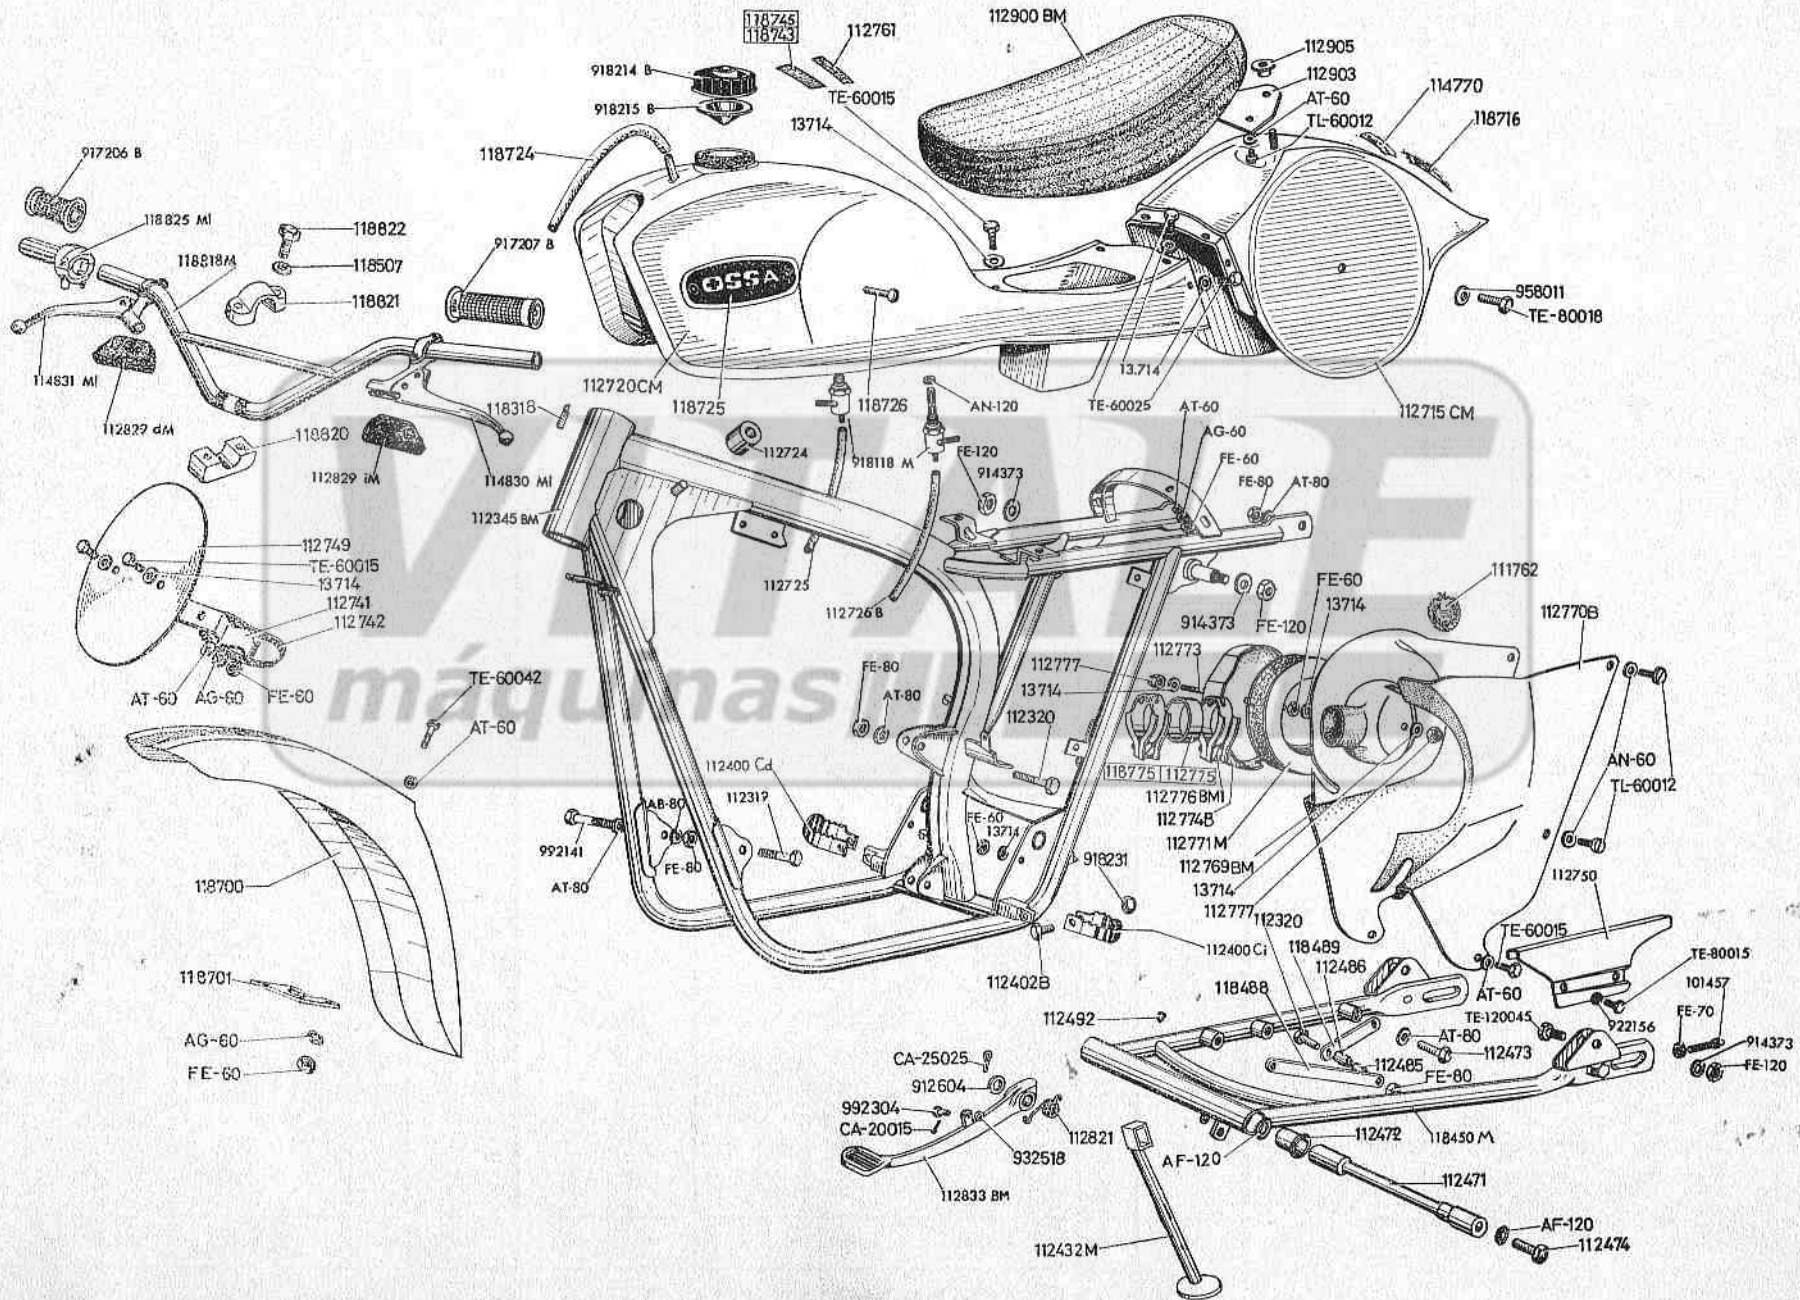

EDITION			
1			118700
12-70			

FRAME

250 AS-70