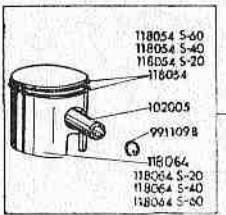

# ENGINE

1-SHEET

MODEL 250 AS-70		FRAME										2nd. LIST	
Part Number	DESCRIPTION	Quanti.	Valid from unit n°r	Part Number	DESCRIPTION	Quanti.	Valid from unit n°r	Part Number	DESCRIPTION	Quanti.	Valid from unit n°r		
13714	Washer, engine protector, rear fender, gas tank	14		112829 dM	Right cables dust protector	1		958011	Washer rear fender	2			
101457	Bolt rear wheel adjuster	2		112829 iM	Left cables dust protector	1		992141	Engine mounting bolt	1			
111762	Decal «24 Horas»	1		112833 BM	Brake pedal assembly	1		992304	Clevis pin rear brake	1			
112319	Engine mounting bolt	1		112900 BM	Seat	1							
112320	Engine mounting and chain guide bolt	3		112903	Seat mount	1							
112345 BM	Frame	1		112905	Nut seat mount	1							
112400 Cd	Right front footpeg	1		114770	Decal «Made in Spain»	1							
112400 Ci	Left front footpeg	1		114830 MI	Clutch arm assembly	1							
112402 B	Footpeg shaft	2		114831 MI	Brake lever assembly	1							
112432 M	Side stand	1		118318	Specifications label	1		AB-80	Spring washer	4			
112471	Swing arm exle	1		118450 M	Swing arm assembly	1		AF-120	Washer swing arm	2			
112472	Bushing, swing arm	2		118488	Swing arm assembly	1		AG-60	Washer engine protector and fenders	10			
112473	Bolt, chain guide	2		118489	Chain guide bracket	1							
112474	Bolt, swing arm	2		118507	Washer handlebar mount	4		AN-60	Washer plastic shell	5			
112485	Spacer chain guide	1		118.700 (*)	Front fender	1		AN-120	Washer petcock	2			
112486	Pin chain guide	1		118701	Front fender mount	1		AT-60	Washer fender, shell and seat	14			
112492	Rubber plug swing arm	1		118716	Decal «Stiletto»	1		AT-80	Washer engine, chain guide, fenders and chain guard	11			
112715 CM (*)	Fender rear	1		118724	Tube breather	1							
112720 CM (*)	Gas tank	1		118725	Tank badge OSSA	2		CA-20015	Cotter pin brake arm	1			
112724	Rubber washer tank mount	1		118726	Bolt tank badge	4		CA-25025	Cotter pin brake pedal	1			
112725	Fuel line right	1		118743	Decal «250»	1							
112726 B	Fuel line left	1		118745	Decal «175»	1		FE-60	Nut fenders and shell	14			
112741	Bracket number	1		118775	Tube plastic 175 cc.	1		FE-70	Nut adjusting bolt	2			
112742	O'Ring	1		118818 M	Handlebar	1		FE-80	Nut engine mount, chain guide and rear fender	7			
112749 (*)	Number plate	1		118820	Handlebar mount	2							
112750	Chain guard	1		118821	Handlebar clamp	2		TE-60015	Bolt engine protector, gas tank and shell	7			
112761	«Scrambler» Decal	1		118822	Bolt handlebar	4							
112769 BM (*)	Shell right	1		118825 MI	Twist grip assembly	1		TE-60025	Bolt rear fender	4			
112770 B (*)	Shell left	1		118845	Spark plug label (Handlebar)	1		TE-60042	Bolt front fender	4			
112771 M	Element air filter	1		912604	Washer brake lever	1		TE-80015	Bolt chain guard	1			
112773	Stud cover	1		917206 B	Rubber grip thorottle	1		TE-80018	Bolt rear fender	2			
112774 B (*)	Cover air filter	1		917207 B	Rubber grip handlebar	1							
112775	Tube plastic 250 cc.	1		918118 M	Petcock assembly	1		TL-60012	Bolt shell and seat	6			
112776 BMI	2 Clamp carburettor filter	2		918214 B	Gas cap	1							
112777	Nut	2		918215 B	Rubber seal	1							
112821	Brake pedal return spring	1		918231	Footpeg nut	2							
				932518	Washer brake pedal	1							