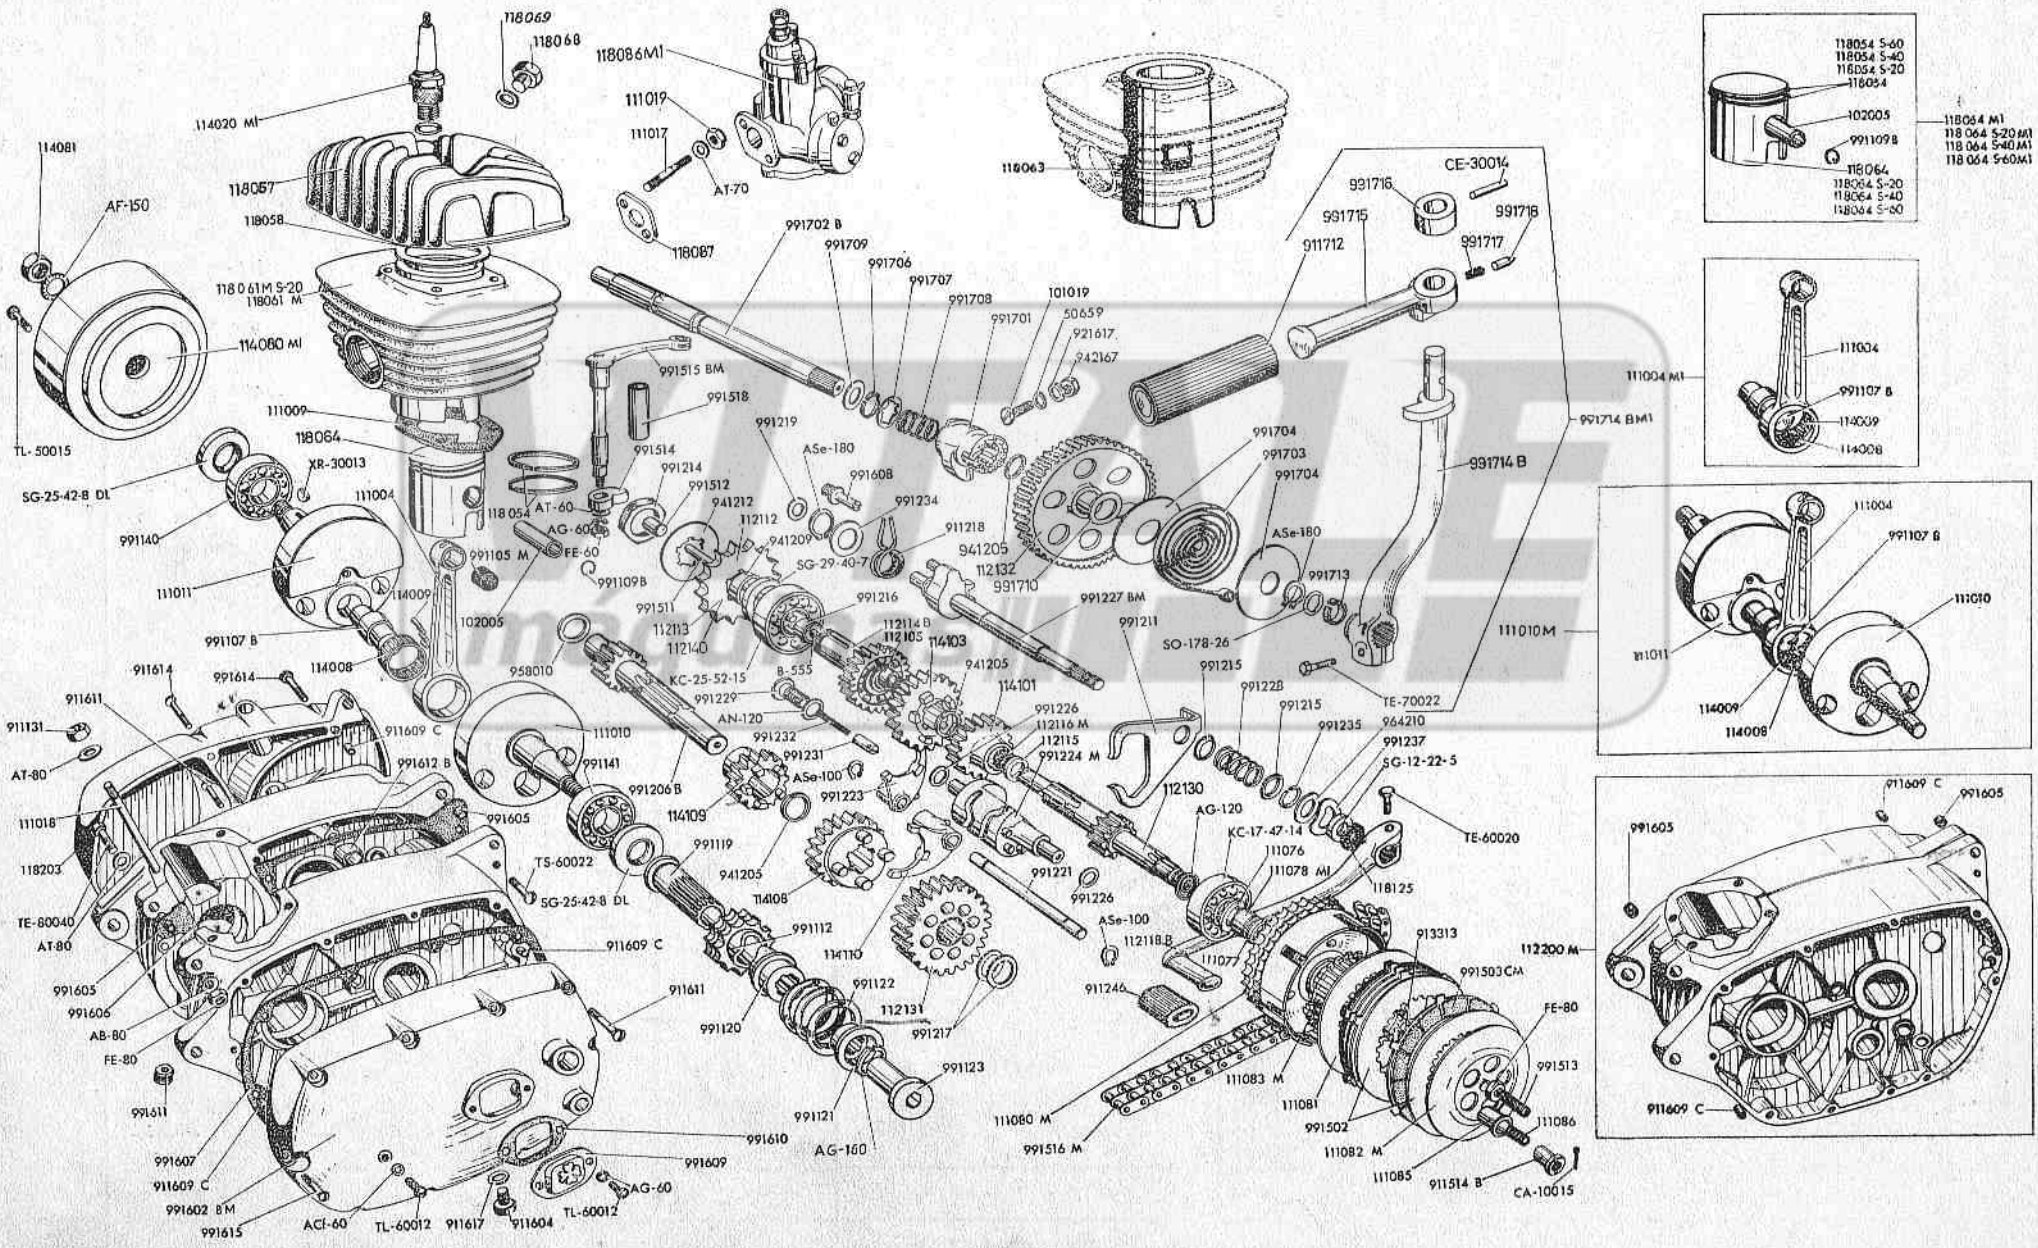

# ENGINE

1-SHEET

MODEL 250 AS-70		FRAME										2nd. LIST	
Part Number	DESCRIPTION	Quanti.	Valid from unit n°r	Part Number	DESCRIPTION	Quanti.	Valid from unit n°r	Part Number	DESCRIPTION	Quanti.	Valid from unit n°r		
13714	Washer, engine protector, rear fender, gas tank	14		112829 dM	Right cables dust protector	1		958011	Washer rear fender	2			
101457	Bolt rear wheel adjuster	2		112829 iM	Left cables dust protector	1		992141	Engine mounting bolt	1			
111762	Decal «24 Horas»	1		112833 BM	Brake pedal assembly	1		992304	Clevis pin rear brake	1			
112319	Engine mounting bolt	1		112900 BM	Seat	1							
112320	Engine mounting and chain guide bolt	3		112903	Seat mount	1							
112345 BM	Frame	1		112905	Nut seat mount	1							
112400 Cd	Right front footpeg	1		114770	Decal «Made in Spain»	1							
112400 Ci	Left front footpeg	1		114830 MI	Clutch arm assembly	1							
112402 B	Footpeg shaft	2		114831 MI	Brake lever assembly	1							
112432 M	Side stand	1		118318	Specifications label	1		AB-80	Spring washer	4			
112471	Swing arm exle	1		118450 M	Swing arm assembly	1		AF-120	Washer swing arm	2			
112472	Bushing, swing arm	2		118488	Swing arm assembly	1		AG-60	Washer engine protector and fenders	10			
112473	Bolt, chain guide	2		118489	Chain guide bracket	1							
112474	Bolt, swing arm	2		118507	Washer handlebar mount	4		AN-60	Washer plastic shell	5			
112485	Spacer chain guide	1		118.700 (*)	Front fender	1		AN-120	Washer petcock	2			
112486	Pin chain guide	1		118701	Front fender mount	1		AT-60	Washer fender, shell and seat	14			
112492	Rubber plug swing arm	1		118716	Decal «Stiletto»	1		AT-80	Washer engine, chain guide, fenders and chain guard	11			
112715 CM (*)	Fender rear	1		118724	Tube breather	1							
112720 CM (*)	Gas tank	1		118725	Tank badge OSSA	2		CA-20015	Cotter pin brake arm	1			
112724	Rubber washer tank mount	1		118726	Bolt tank badge	4		CA-25025	Cotter pin brake pedal	1			
112725	Fuel line right	1		118743	Decal «250»	1							
112726 B	Fuel line left	1		118745	Decal «175»	1		FE-60	Nut fenders and shell	14			
112741	Bracket number	1		118775	Tube plastic 175 cc.	1		FE-70	Nut adjusting bolt	2			
112742	O'Ring	1		118818 M	Handlebar	1		FE-80	Nut engine mount, chain guide and rear fender	7			
112749 (*)	Number plate	1		118820	Handlebar mount	2							
112750	Chain guard	1		118821	Handlebar clamp	2		TE-60015	Bolt engine protector, gas tank and shell	7			
112761	«Scrambler» Decal	1		118822	Bolt handlebar	4							
112769 BM (*)	Shell right	1		118825 MI	Twist grip assembly	1		TE-60025	Bolt rear fender	4			
112770 B (*)	Shell left	1		118845	Spark plug label (Handlebar)	1		TE-60042	Bolt front fender	4			
112771 M	Element air filter	1		912604	Washer brake lever	1		TE-80015	Bolt chain guard	1			
112773	Stud cover	1		917206 B	Rubber grip thorottle	1		TE-80018	Bolt rear fender	2			
112774 B (*)	Cover air filter	1		917207 B	Rubber grip handlebar	1							
112775	Tube plastic 250 cc.	1		918118 M	Petcock assembly	1		TL-60012	Bolt shell and seat	6			
112776 BMI	2 Clamp carburettor filter	2		918214 B	Gas cap	1							
112777	Nut	2		918215 B	Rubber seal	1							
112821	Brake pedal return spring	1		918231	Footpeg nut	2							
				932518	Washer brake pedal	1							