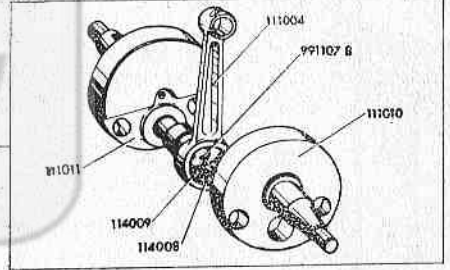

# ENGINE

1-SHEET

MODEL 250 AS-70		FRAME										2nd. LIST	
Part Number	DESCRIPTION	Quanti.	Valid from unit n°r	Part Number	DESCRIPTION	Quanti.	Valid from unit n°r	Part Number	DESCRIPTION	Quanti.	Valid from unit n°r		
13714	Washer, engine protector, rear fender, gas tank	14		112829 dM	Right cables dust protector	1		958011	Washer rear fender	2			
101457	Bolt rear wheel adjuster	2		112829 iM	Left cables dust protector	1		992141	Engine mounting bolt	1			
111762	Decal «24 Horas»	1		112833 BM	Brake pedal assembly	1		992304	Clevis pin rear brake	1			
112319	Engine mounting bolt	1		112900 BM	Seat	1							
112320	Engine mounting and chain guide bolt	3		112903	Seat mount	1							
112345 BM	Frame	1		112905	Nut seat mount	1							
112400 Cd	Right front footpeg	1		114770	Decal «Made in Spain»	1							
112400 Ci	Left front footpeg	1		114830 MI	Clutch arm assembly	1							
112402 B	Footpeg shaft	2		114831 MI	Brake lever assembly	1							
112432 M	Side stand	1		118318	Specifications label	1		AB-80	Spring washer	4			
112471	Swing arm exle	1		118450 M	Swing arm assembly	1		AF-120	Washer swing arm	2			
112472	Bushing, swing arm	2		118488	Swing arm assembly	1		AG-60	Washer engine protector and fenders	10			
112473	Bolt, chain guide	2		118489	Chain guide bracket	1							
112474	Bolt, swing arm	2		118507	Washer handlebar mount	4		AN-60	Washer plastic shell	5			
112485	Spacer chain guide	1		118.700 (*)	Front fender	1		AN-120	Washer petcock	2			
112486	Pin chain guide	1		118701	Front fender mount	1		AT-60	Washer fender, shell and seat	14			
112492	Rubber plug swing arm	1		118716	Decal «Stiletto»	1		AT-80	Washer engine, chain guide, fenders and chain guard	11			
112715 CM (*)	Fender rear	1		118724	Tube breather	1							
112720 CM (*)	Gas tank	1		118725	Tank badge OSSA	2		CA-20015	Cotter pin brake arm	1			
112724	Rubber washer tank mount	1		118726	Bolt tank badge	4		CA-25025	Cotter pin brake pedal	1			
112725	Fuel line right	1		118743	Decal «250»	1							
112726 B	Fuel line left	1		118745	Decal «175»	1		FE-60	Nut fenders and shell	14			
112741	Bracket number	1		118775	Tube plastic 175 cc.	1		FE-70	Nut adjusting bolt	2			
112742	O'Ring	1		118818 M	Handlebar	1		FE-80	Nut engine mount, chain guide and rear fender	7			
112749 (*)	Number plate	1		118820	Handlebar mount	2							
112750	Chain guard	1		118821	Handlebar clamp	2		TE-60015	Bolt engine protector, gas tank and shell	7			
112761	«Scrambler» Decal	1		118822	Bolt handlebar	4							
112769 BM (*)	Shell right	1		118825 MI	Twist grip assembly	1		TE-60025	Bolt rear fender	4			
112770 B (*)	Shell left	1		118845	Spark plug label (Handlebar)	1		TE-60042	Bolt front fender	4			
112771 M	Element air filter	1		912604	Washer brake lever	1		TE-80015	Bolt chain guard	1			
112773	Stud cover	1		917206 B	Rubber grip thorottle	1		TE-80018	Bolt rear fender	2			
112774 B (*)	Cover air filter	1		917207 B	Rubber grip handlebar	1							
112775	Tube plastic 250 cc.	1		918118 M	Petcock assembly	1		TL-60012	Bolt shell and seat	6			
112776 BMI	2 Clamp carburettor filter	2		918214 B	Gas cap	1							
112777	Nut	2		918215 B	Rubber seal	1							
112821	Brake pedal return spring	1		918231	Footpeg nut	2							
				932518	Washer brake pedal	1							