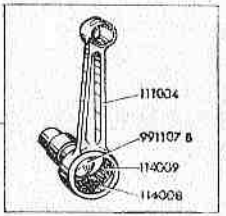

# ENGINE

1-SHEET

MODEL 250 AS-70		FRAME										2nd. LIST	
Part Number	DESCRIPTION	Quanti.	Valid from unit n°r	Part Number	DESCRIPTION	Quanti.	Valid from unit n°r	Part Number	DESCRIPTION	Quanti.	Valid from unit n°r		
13714	Washer, engine protector, rear fender, gas tank	14		112829 dM	Right cables dust protector	1		958011	Washer rear fender	2			
101457	Bolt rear wheel adjuster	2		112829 iM	Left cables dust protector	1		992141	Engine mounting bolt	1			
111762	Decal «24 Horas»	1		112833 BM	Brake pedal assembly	1		992304	Clevis pin rear brake	1			
112319	Engine mounting bolt	1		112900 BM	Seat	1							
112320	Engine mounting and chain guide bolt	3		112903	Seat mount	1							
112345 BM	Frame	1		112905	Nut seat mount	1							
112400 Cd	Right front footpeg	1		114770	Decal «Made in Spain»	1							
112400 Ci	Left front footpeg	1		114830 MI	Clutch arm assembly	1							
112402 B	Footpeg shaft	2		114831 MI	Brake lever assembly	1							
112432 M	Side stand	1		118318	Specifications label	1		AB-80	Spring washer	4			
112471	Swing arm exle	1		118450 M	Swing arm assembly	1		AF-120	Washer swing arm	2			
112472	Bushing, swing arm	2		118488	Swing arm assembly	1		AG-60	Washer engine protector and fenders	10			
112473	Bolt, chain guide	2		118489	Chain guide bracket	1							
112474	Bolt, swing arm	2		118507	Washer handlebar mount	4		AN-60	Washer plastic shell	5			
112485	Spacer chain guide	1		118.700 (*)	Front fender	1		AN-120	Washer petcock	2			
112486	Pin chain guide	1		118701	Front fender mount	1		AT-60	Washer fender, shell and seat	14			
112492	Rubber plug swing arm	1		118716	Decal «Stiletto»	1		AT-80	Washer engine, chain guide, fenders and chain guard	11			
112715 CM (*)	Fender rear	1		118724	Tube breather	1							
112720 CM (*)	Gas tank	1		118725	Tank badge OSSA	2		CA-20015	Cotter pin brake arm	1			
112724	Rubber washer tank mount	1		118726	Bolt tank badge	4		CA-25025	Cotter pin brake pedal	1			
112725	Fuel line right	1		118743	Decal «250»	1							
112726 B	Fuel line left	1		118745	Decal «175»	1		FE-60	Nut fenders and shell	14			
112741	Bracket number	1		118775	Tube plastic 175 cc.	1		FE-70	Nut adjusting bolt	2			
112742	O'Ring	1		118818 M	Handlebar	1		FE-80	Nut engine mount, chain guide and rear fender	7			
112749 (*)	Number plate	1		118820	Handlebar mount	2							
112750	Chain guard	1		118821	Handlebar clamp	2		TE-60015	Bolt engine protector, gas tank and shell	7			
112761	«Scrambler» Decal	1		118822	Bolt handlebar	4							
112769 BM (*)	Shell right	1		118825 MI	Twist grip assembly	1		TE-60025	Bolt rear fender	4			
112770 B (*)	Shell left	1		118845	Spark plug label (Handlebar)	1		TE-60042	Bolt front fender	4			
112771 M	Element air filter	1		912604	Washer brake lever	1		TE-80015	Bolt chain guard	1			
112773	Stud cover	1		917206 B	Rubber grip thorottle	1		TE-80018	Bolt rear fender	2			
112774 B (*)	Cover air filter	1		917207 B	Rubber grip handlebar	1							
112775	Tube plastic 250 cc.	1		918118 M	Petcock assembly	1		TL-60012	Bolt shell and seat	6			
112776 BMI	2 Clamp carburettor filter	2		918214 B	Gas cap	1							
112777	Nut	2		918215 B	Rubber seal	1							
112821	Brake pedal return spring	1		918231	Footpeg nut	2							
				932518	Washer brake pedal	1							