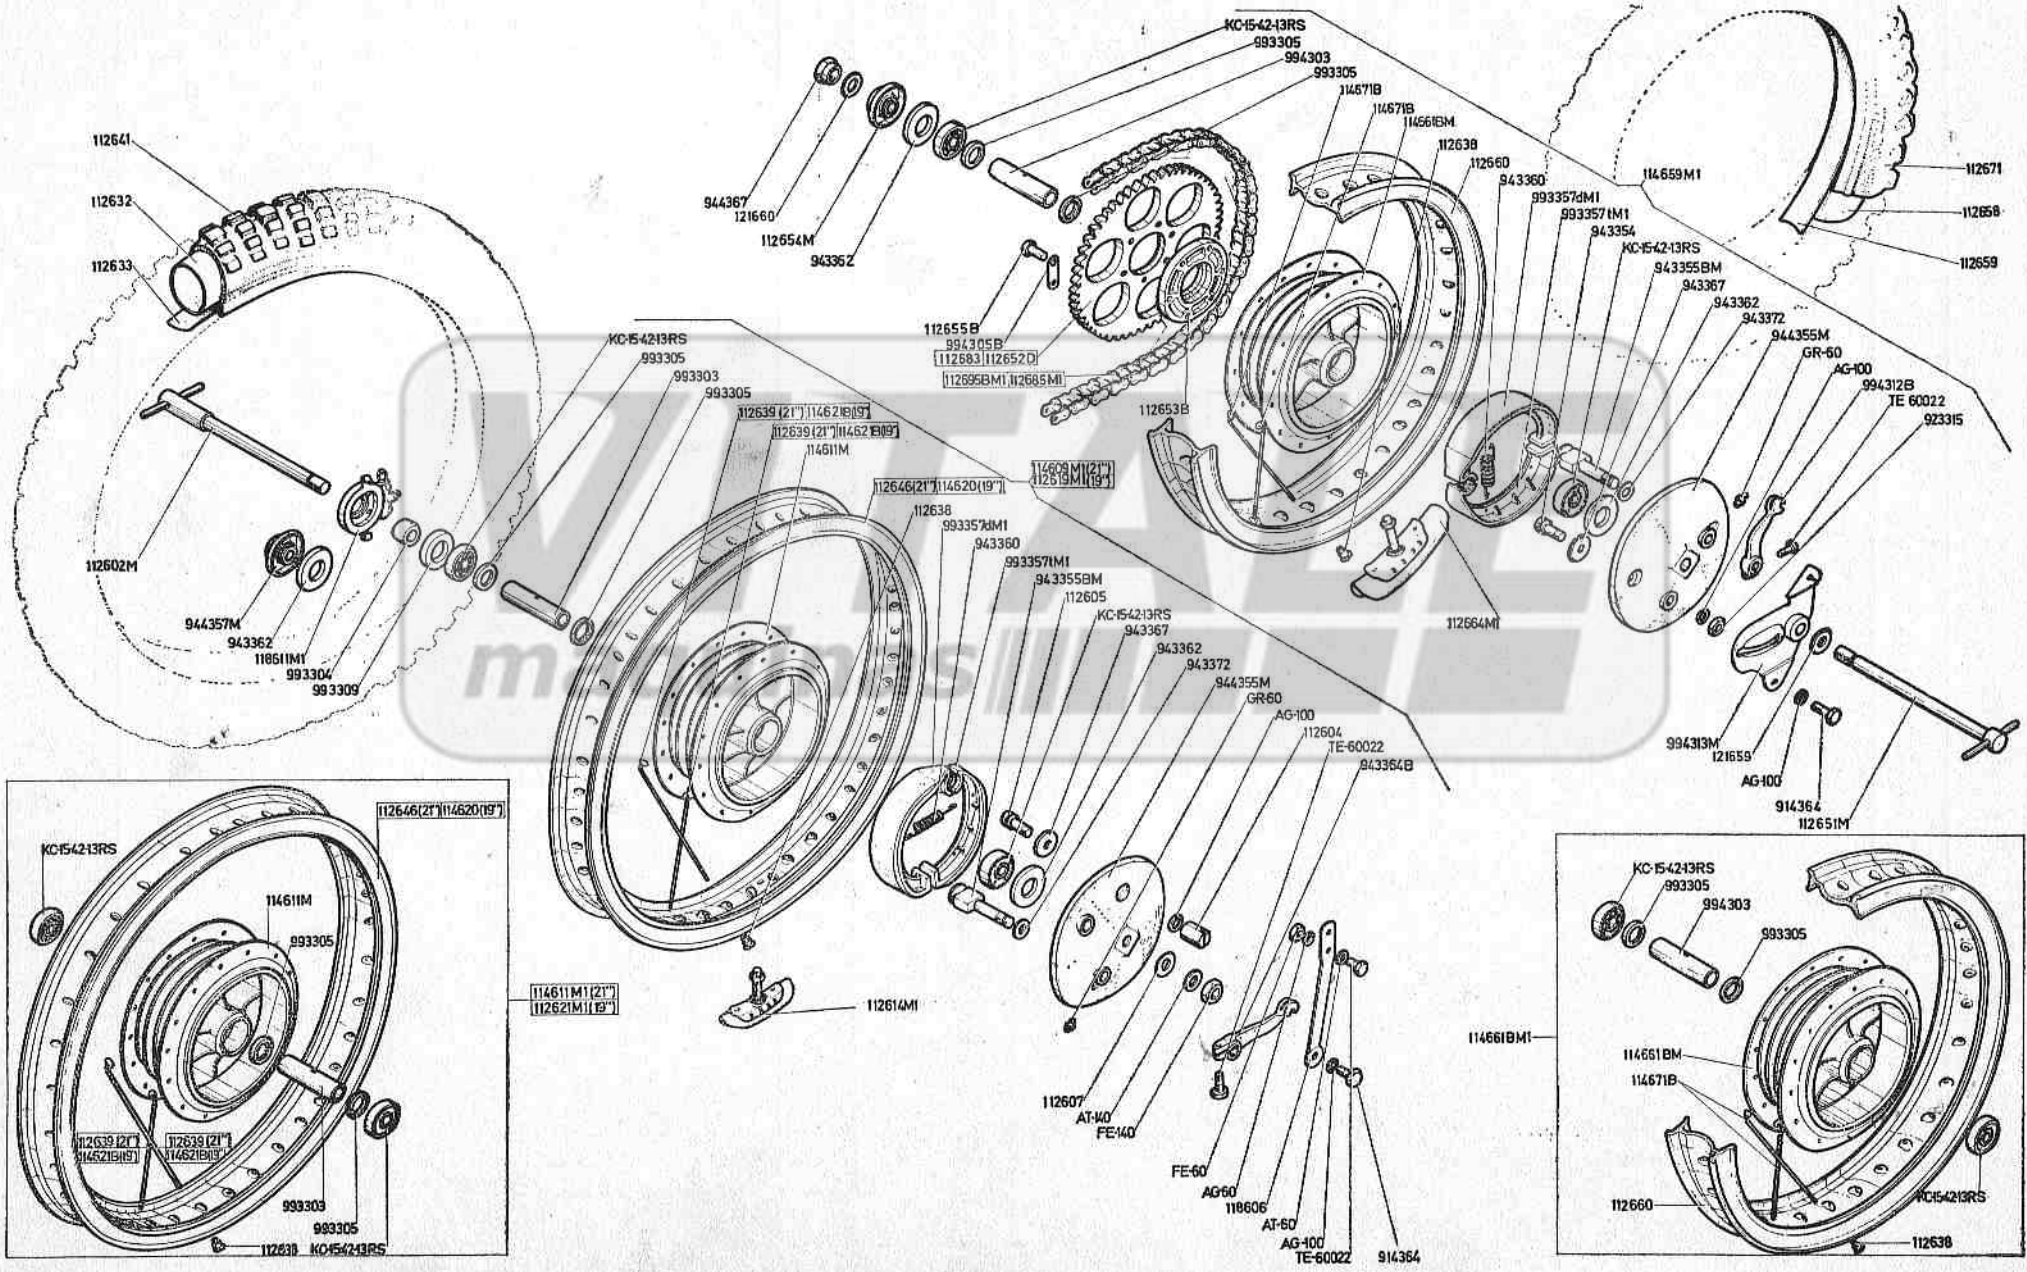

EDITION			
1			118700
12-70			

WHEELS