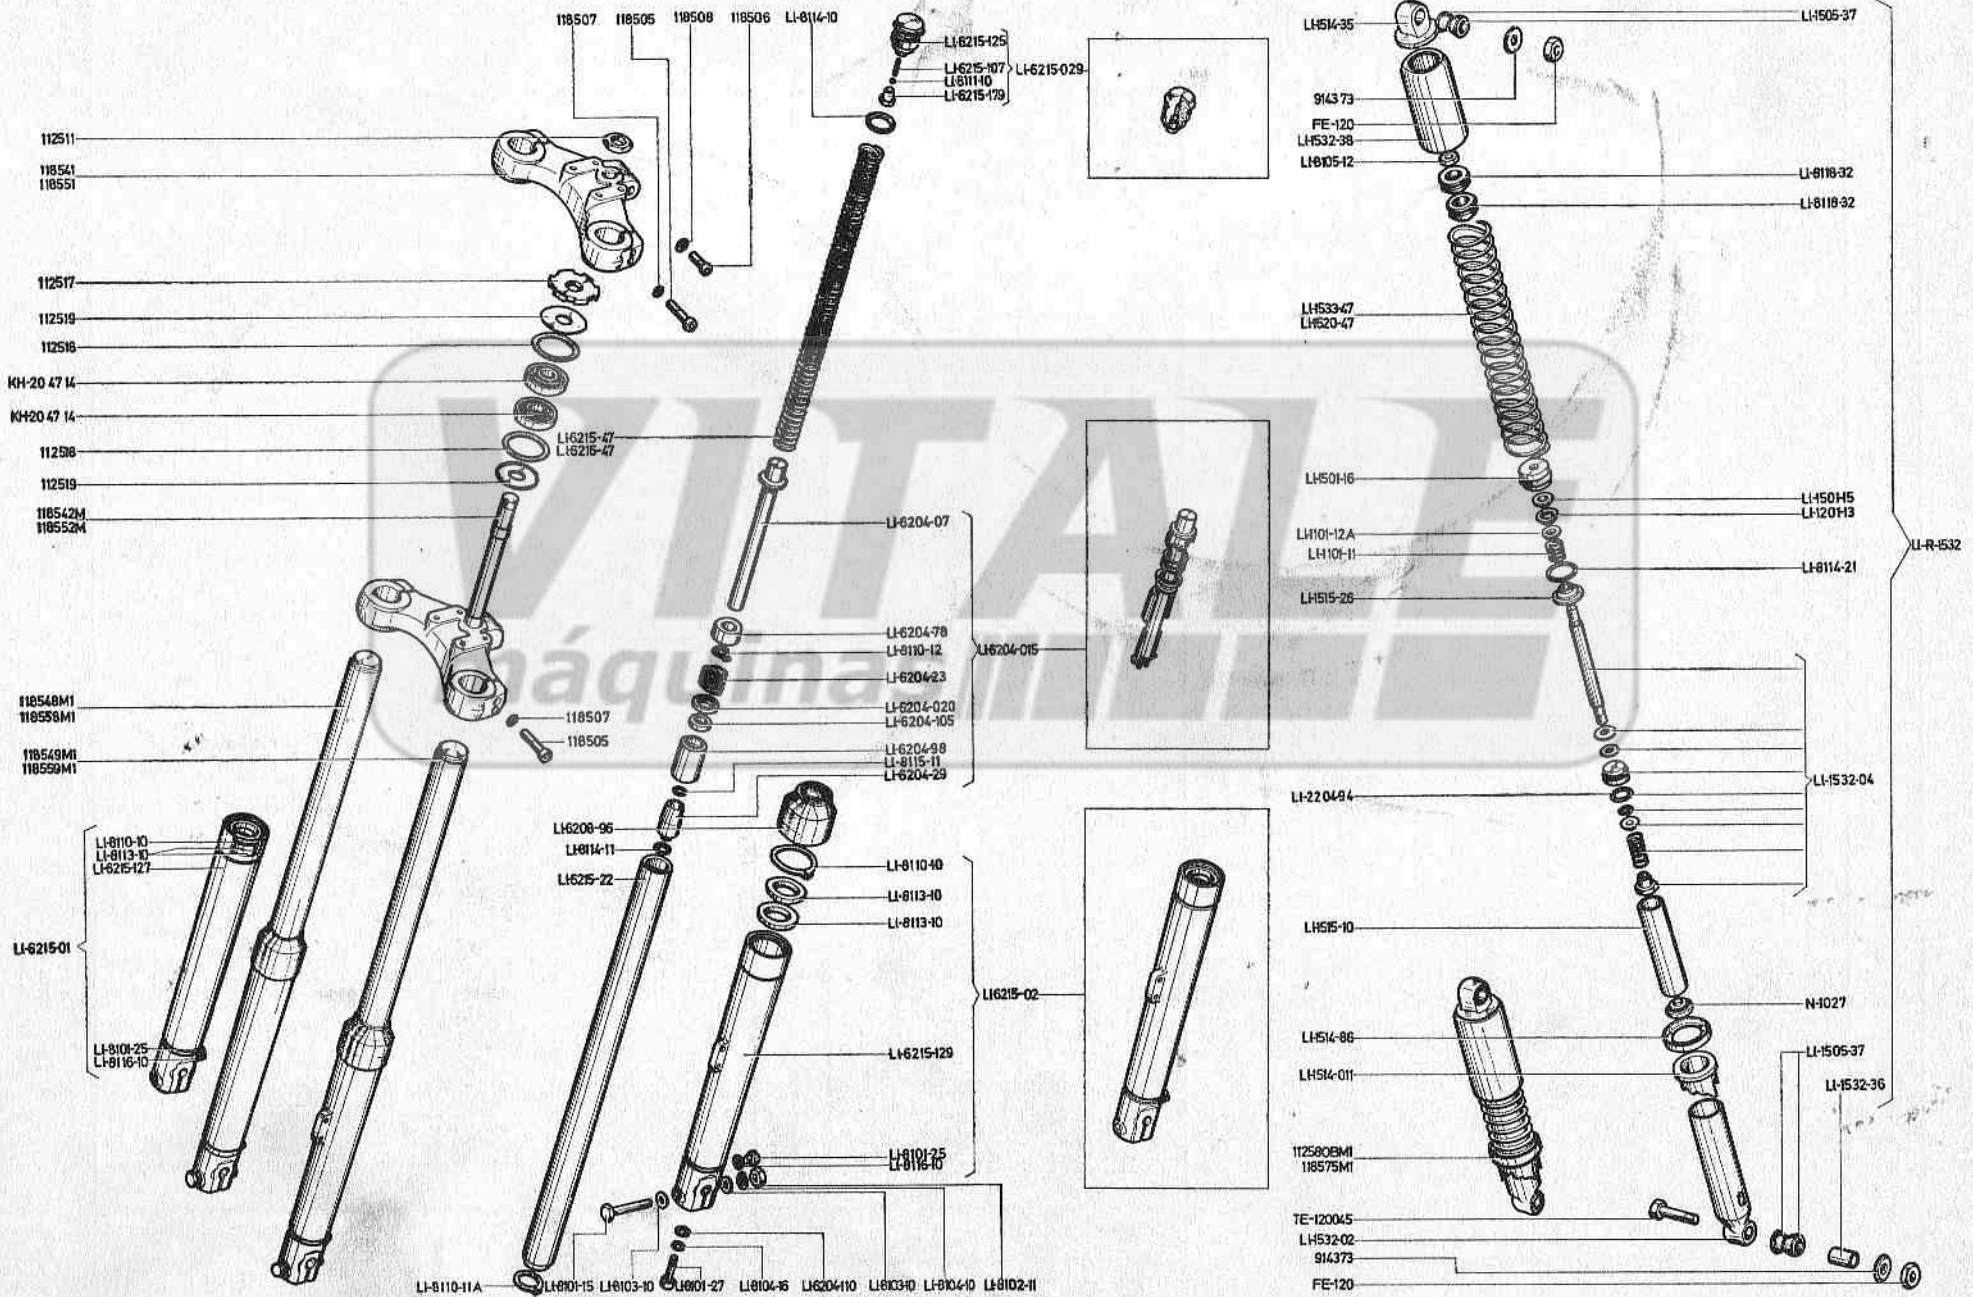

EDITION				
1				118700
12-70				

SUSPENSION UNITS